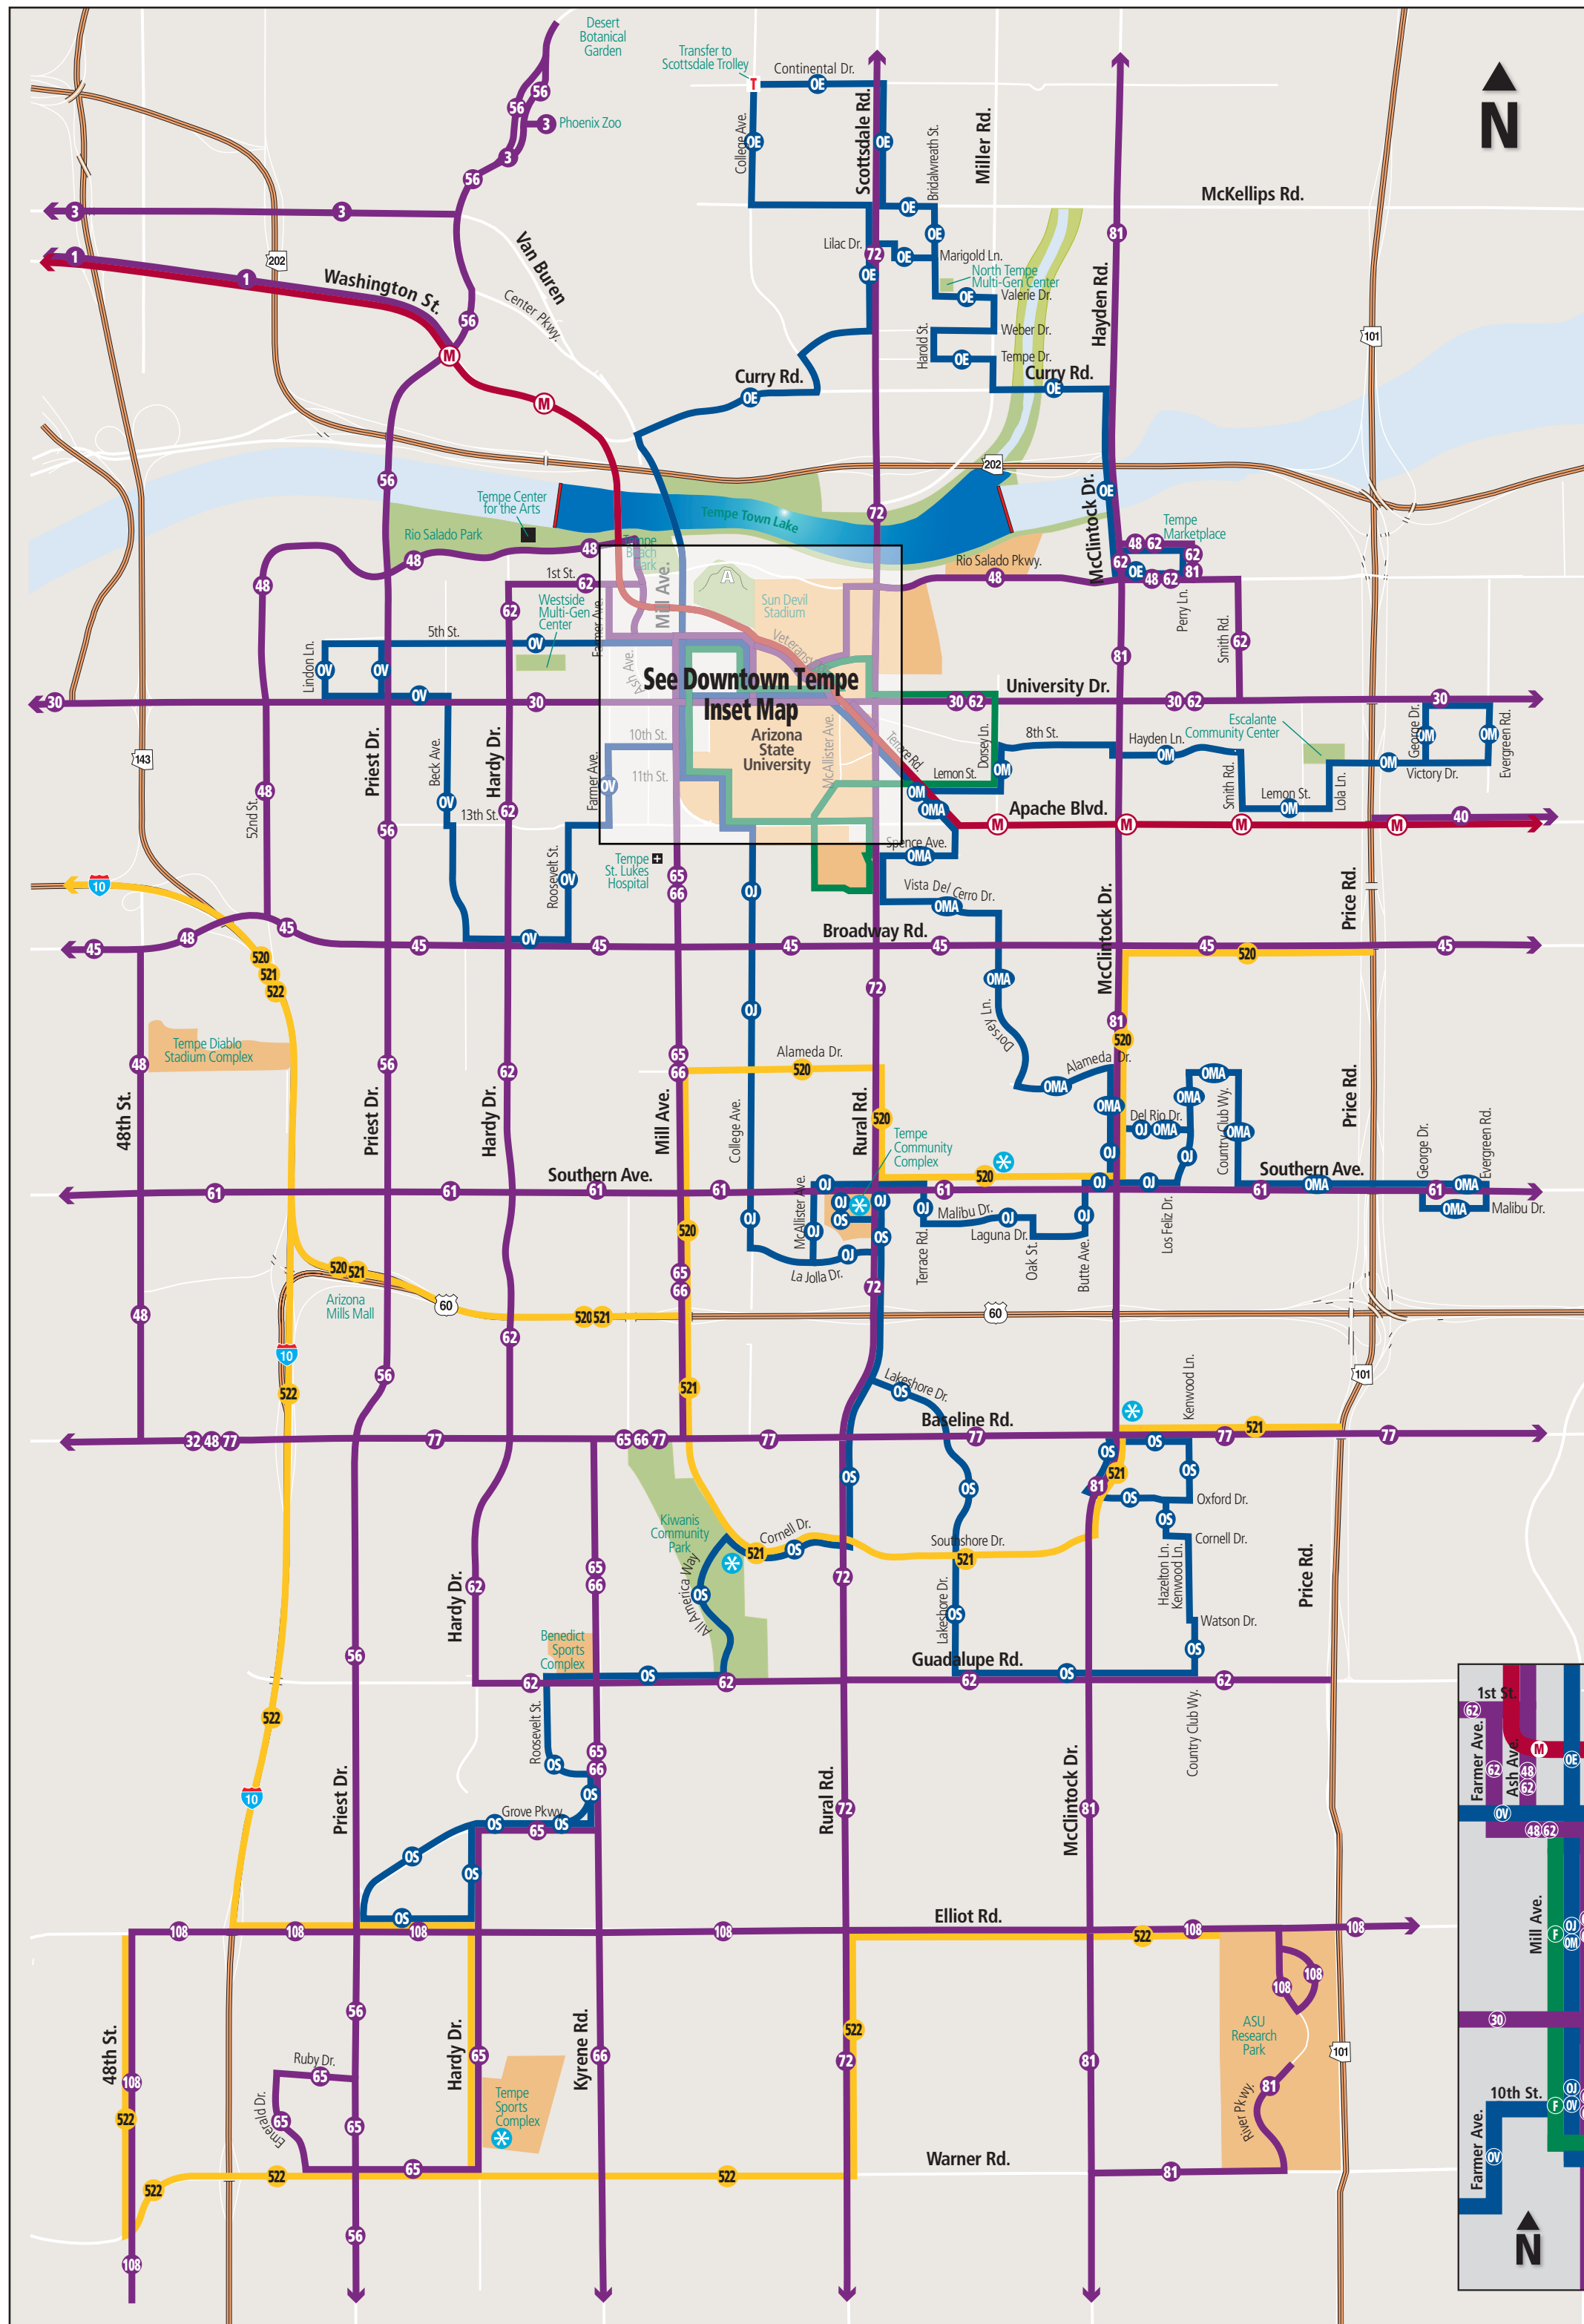

Tempe Transit Map

Legend

- Fixed Route/Rutas de Autobús**
 - 1 Washington
 - 3 Van Buren
 - 30 University
 - 32 32nd Street
 - 40 Main
 - 45 Broadway
 - 48 48th Street/Rio Salado
 - 56 Priest
 - 61 Southern
 - 62 Hardy/Guadalupe
 - 65 Mill/Kyrene
 - 66 Mill/Kyrene
 - 72 Scottsdale/Rural
 - 77 Baseline
 - 81 Hayden/McClintock
 - 108 Elliot
- Orbit (Neighborhood Circulators)/ Rutas del Minibús Orbit**
 - OE Orbit Earth
 - OJ Orbit Jupiter
 - OMA Orbit Mars
 - OM Orbit Mercury
 - OS Orbit Saturn
 - OV Orbit Venus
- FLASH (Free Local Area Shuttle)**
 - F FLASH
- METRO Light Rail Rutas del tranvía METRO Light Rail**
- METRO Stops:**
 - Priest Drive/Washington Street
 - Center Parkway/Washington Street
 - Mill Avenue/Third Street
 - Veterans Way/College Avenue
 - University Drive/Rural Road
 - Dorsey Lane/Apache Boulevard*
 - McClintock Drive/Apache Boulevard*
 - Smith-Martin/Apache Boulevard
 - Price-101 Freeway/Apache Boulevard*
 - Sycamore/Main*

*Includes park-and-ride location
- Express Routes/Rutas de Autobús Express**
 - 520 Tempe Express
 - 521 Tempe Express
 - 522 Tempe Express
- Park-and-Ride**

Downtown Tempe Inset