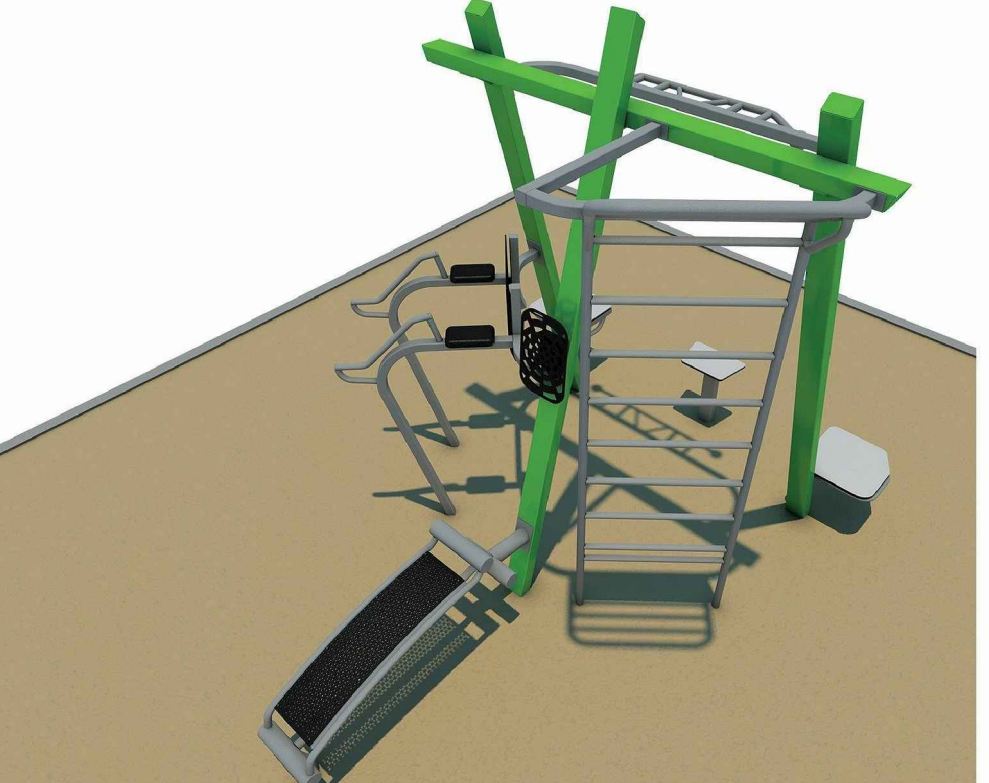

PLAY STRUCTURES CONCEPT OPTION A

ARCH SWINGS

PLAY STRUCTURES CONCEPT OPTION B

WEB TYPE CLIMBER

2-5 YEAR OLD PLAY STRUCTURE

SEESAW

FITNESS STATION

SELECTED PLAYGROUND EQUIPMENT

PLAY STRUCTURES AND PLAYGROUND EQUIPMENT