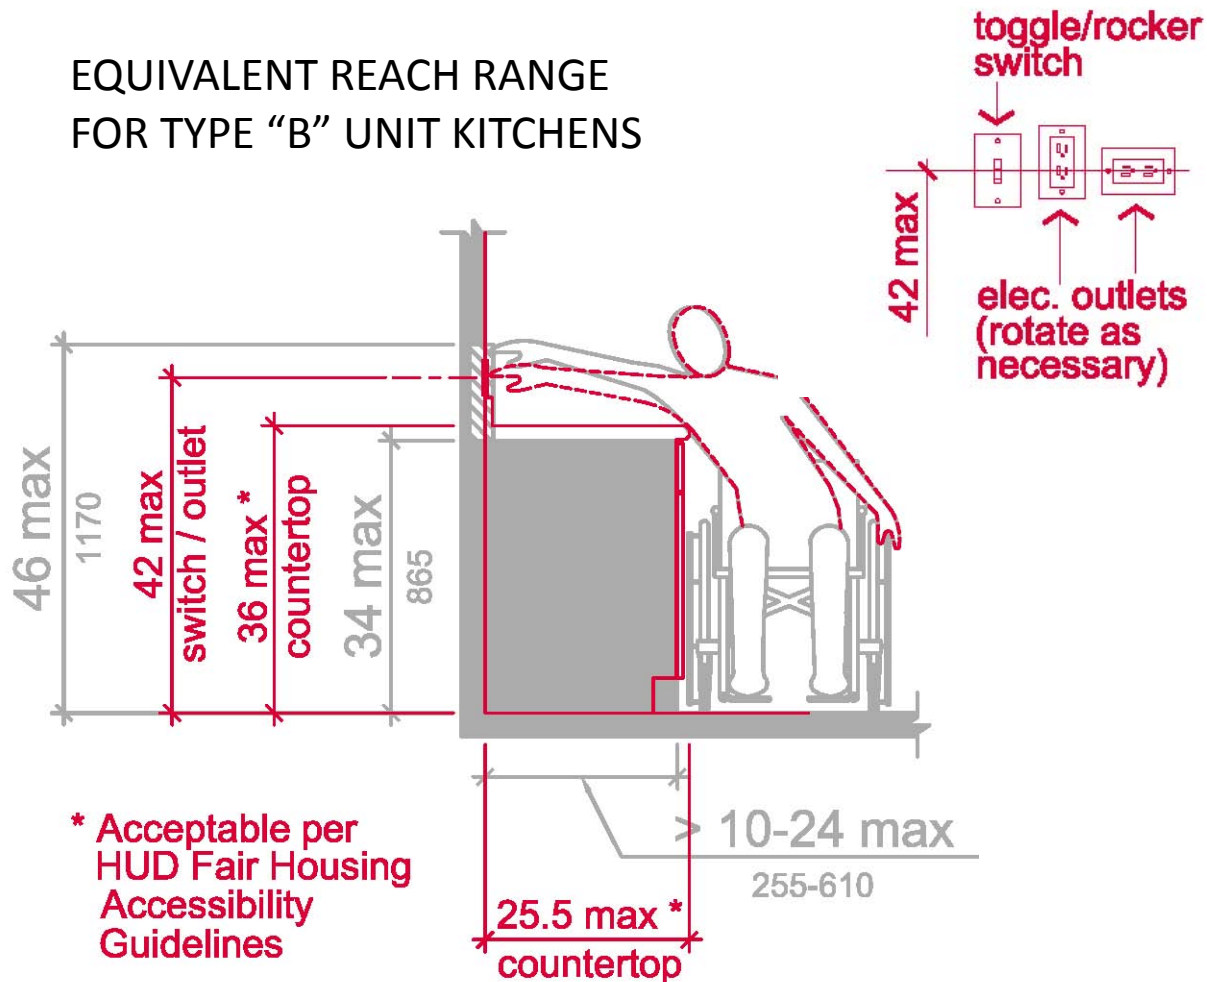

ICC/ANSI A117.1-2003

Fig. 308.3.2 (b) as referenced
by 1004.9

**EQUIVALENT REACH RANGE
FOR TYPE "B" UNIT KITCHENS**

(b)

Fig. 308.3.2

Obstructed High Side Reach

A 42" max. height for switches / outlets over a 36" counter height is an acceptable alternative to a reach of 46" over a 34" counter height.