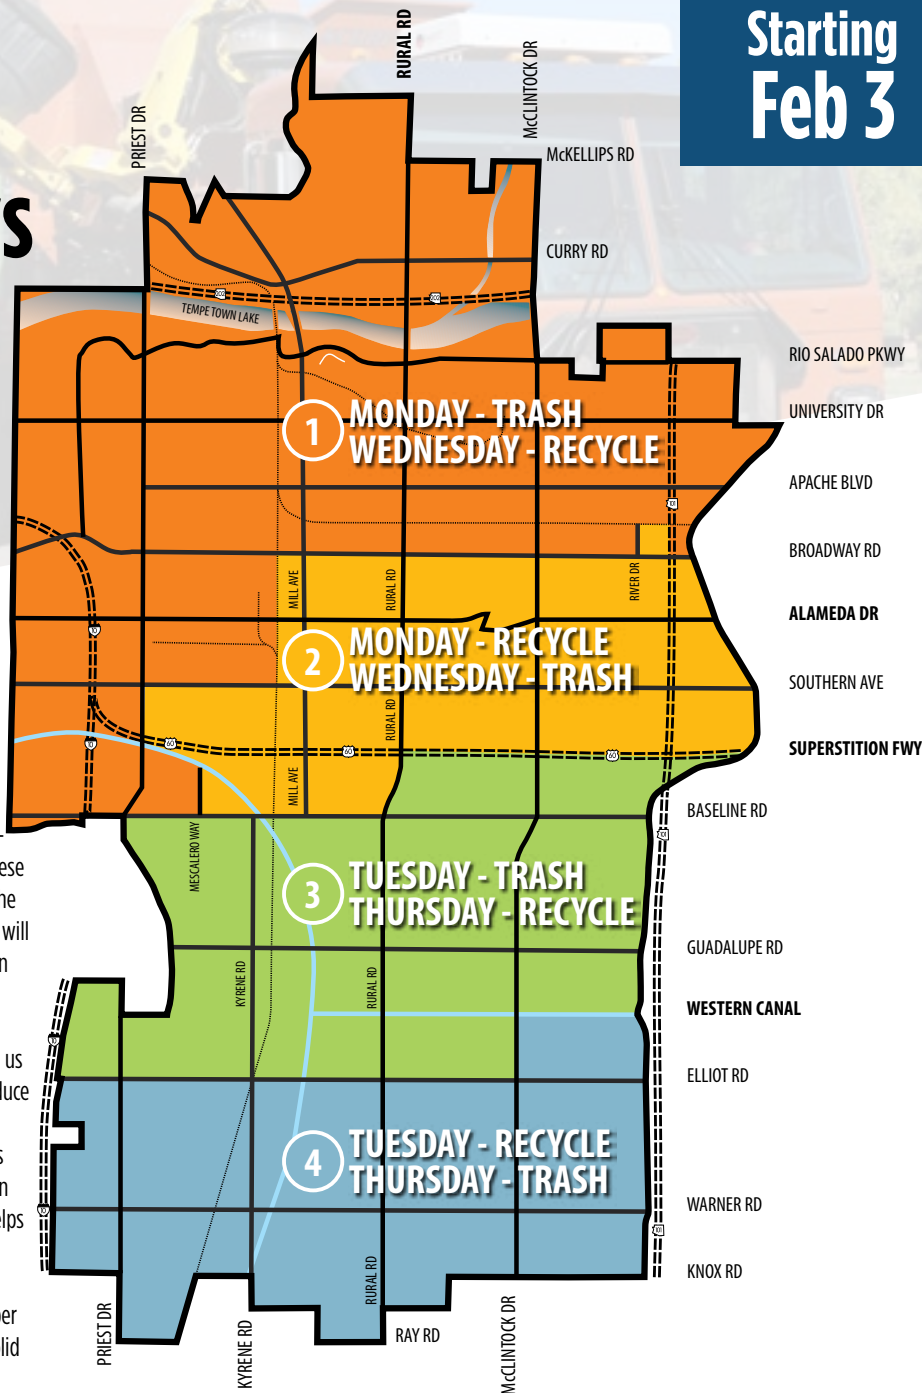

IMPORTANT NOTICE FOR TEMPE RESIDENTS! Trash & Recycling Collection Days Are Changing

Beginning Feb. 3, 2020, all trash and recycling residential customers will have a new pick-up day. These changes will affect every residential customer in the city. Customers in the green organics bin program will also see a change. Bulk trash collection (with green organics) is not affected.

Using a new route management system has given us the ability to better manage our resources and reduce costs. Moving trash collection to Monday through Thursday will also improve our service to residents and means we'll use less fuel and lower the carbon footprint. Operating in a more efficient manner helps keep rates lower.

The new collection schedule is based on the number of homes on a route and the amount/weight of solid waste and recycling collected. The new collection schedule is no longer based on boundary lines.