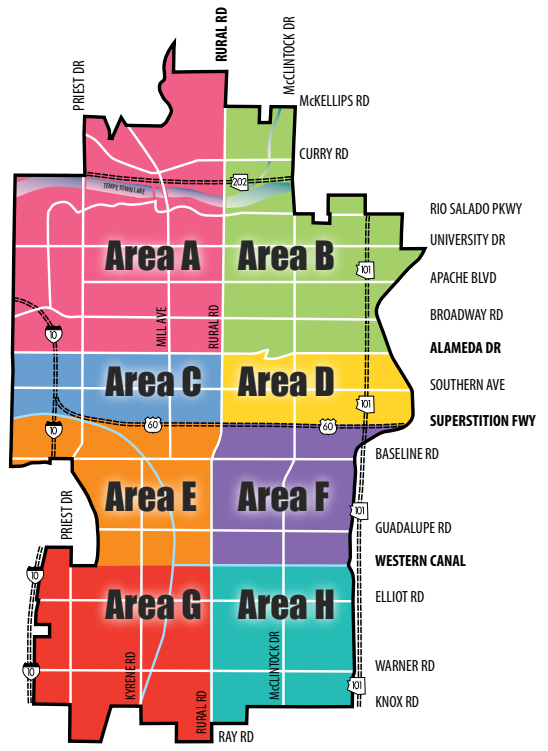

Curbside Collection: Place all items on your property along the sidewalk curb. Please do not block sidewalk.

Alley Collection: Place all items in the alley along your fence line. **Do not block your trash container, power poles and phone/cable boxes.**

Donate furniture, household items & building supplies in good condition: www.tempe.gov/yardsale.

Recycle paint, appliances, electronics, etc. at 1320 E. University Dr. For more info & hours: www.tempe.gov/householdproducts.

MIXED BULK TRASH	GREEN ORGANICS	ITEMS NOT ALLOWED
Furniture, mattresses, small appliances without freon, garbage bags	STACK branches, palm fronds, oleander BOX leaves, cacti	Tires, household cleaners, paint, construction materials

BULK TRASH	← 4 feet →	GREEN ORGANICS	← 4 feet →	ELECTRICAL BOX

Do not place items out for collection more than 10 days prior to scheduled pickup. Place piles neatly stacked and cut into 4 ft lengths.