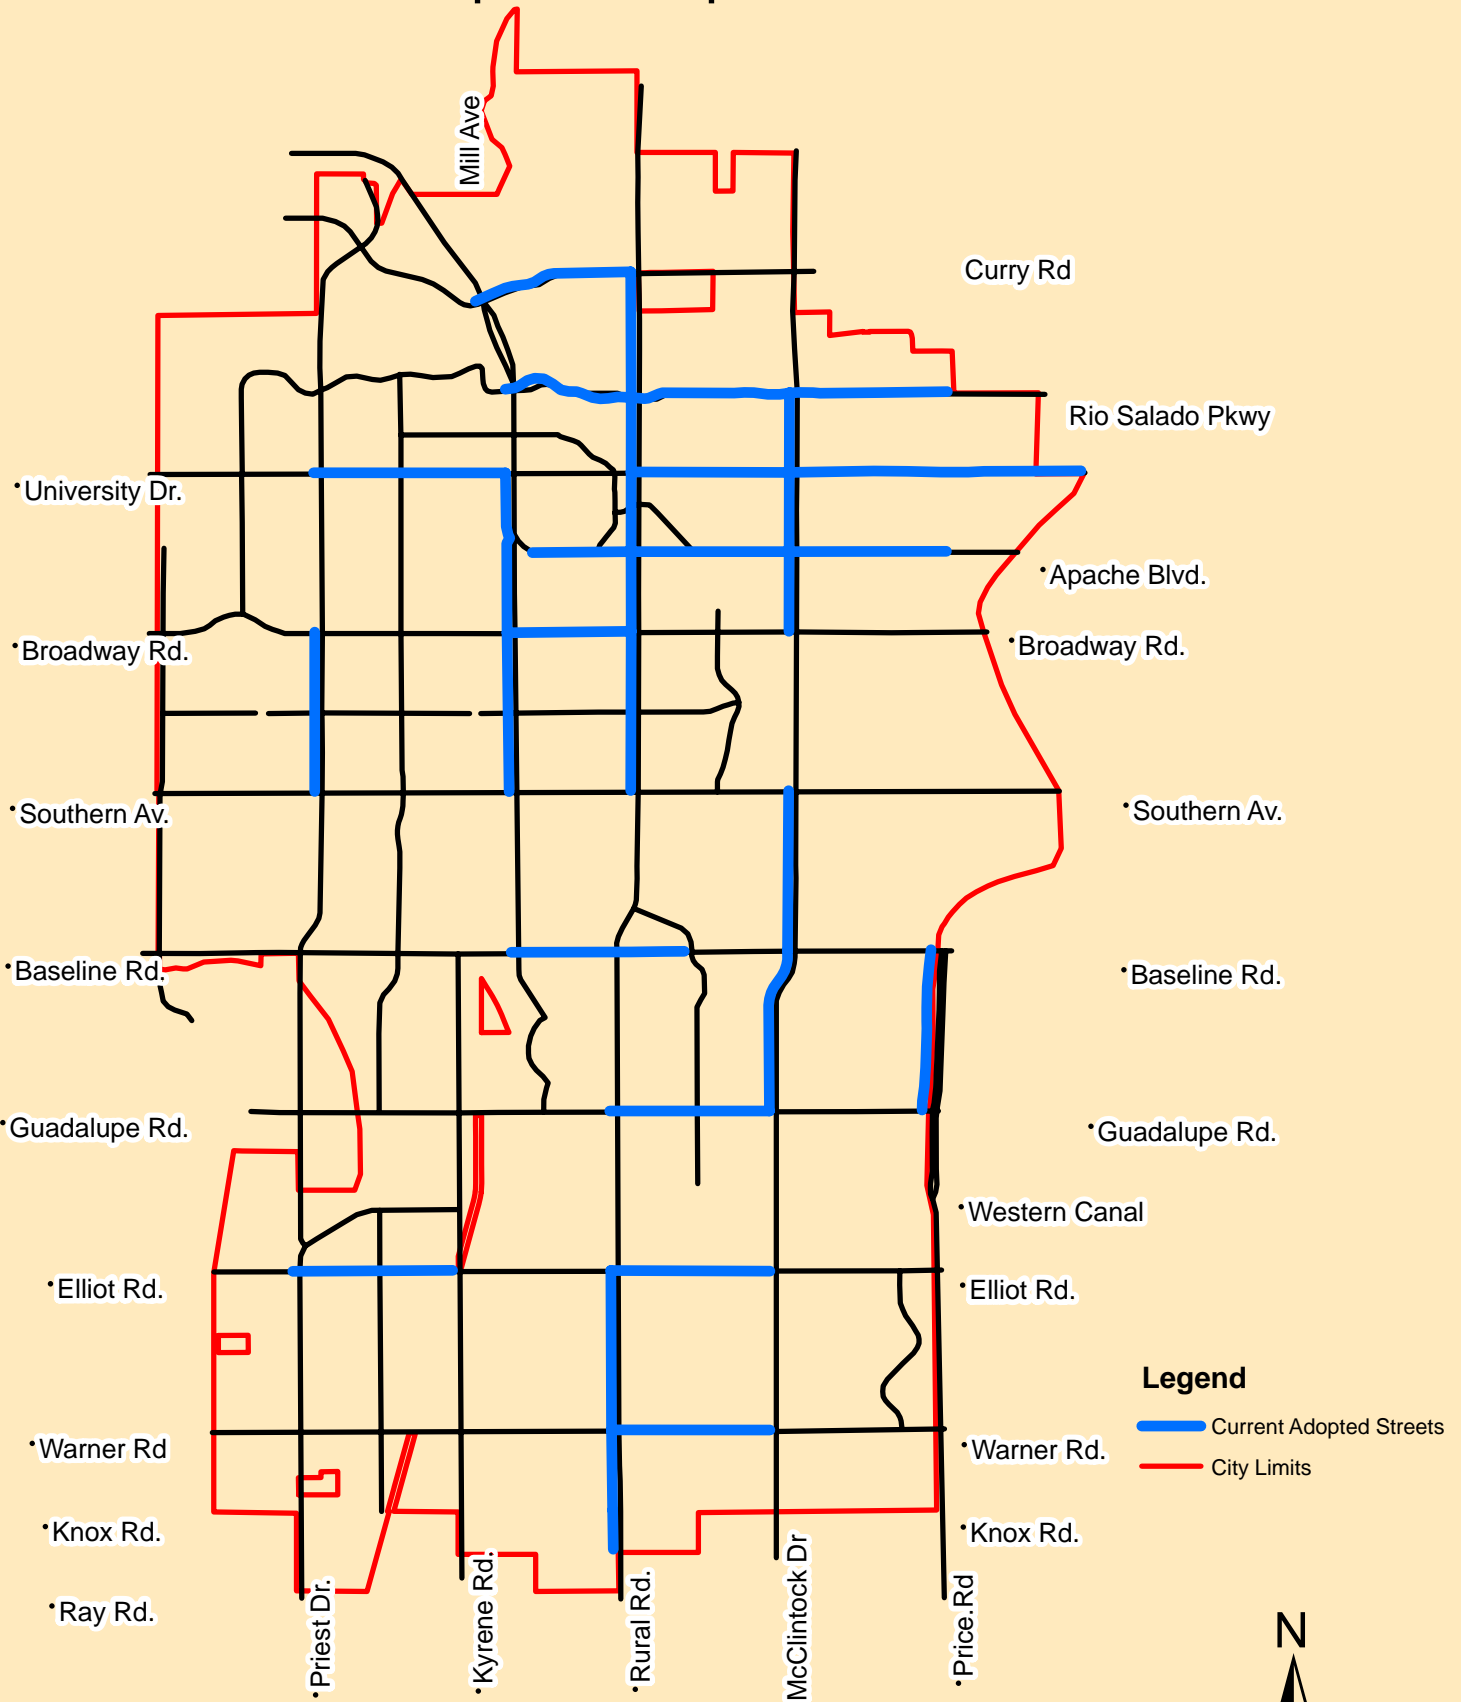

Tempe's Adopted Streets

Legend

-  Current Adopted Streets
-  City Limits

Adopted Streets

Apache Blvd from McClintock Dr to Price Rd
Apache Boulevard - Rural Road to McClintock Drive
Apache Boulevard from Rural Road to Mill Avenue
Baseline Rd from Lakeshore Drive to Mill Avenue
Broadway Road from Rural Road to Mill Avenue
Curry Road from Mill Avenue to Rural Road
Elliot Road from Kyrene Rd to Priest Dr
Elliot Road from Rural Road to McClintock Drive
Guadalupe Road from Rural Road to McClintock Drive
McClintock Dr from Southern Ave to Baseline Rd
McClintock Drive from Apache Blvd to Broadway Rd
McClintock Drive from Baseline Road to Guadalupe Road
Mill Ave from Broadway Rd to Southern Ave
Mill Avenue from Broadway Road to University Drive
Price Road (SB) from Baseline Road to Guadalupe Road
Priest Drive from Broadway Road to Southern Avenue
Rio Salado Parkway from McClintock Drive to Price Road
Rio Salado Parkway from Rural Road to McClintock Drive
Rio Salado Pkwy from Rural Rd to Mill Ave
Rural Rd from Apache Blvd to Broadway Rd
Rural Rd from Knox Rd to Alexander Blvd
Rural Rd from Rio Salado Pkwy to Apache Blvd
Rural Road from Elliot Road to Warner Road
Rural Road from Knox Road to Warner Road
Rural Road from Southern Avenue to Broadway Road
Scottsdale Rd from Curry Rd to Rio Salado Pkwy
University Dr from Priest Dr to Mill Ave
University Drive from McClintock Drive to Canal (Tempe/Mesa Border)
University Drive from Rural Road to McClintock Drive
Warner Road from McClintock Drive to Rural Road