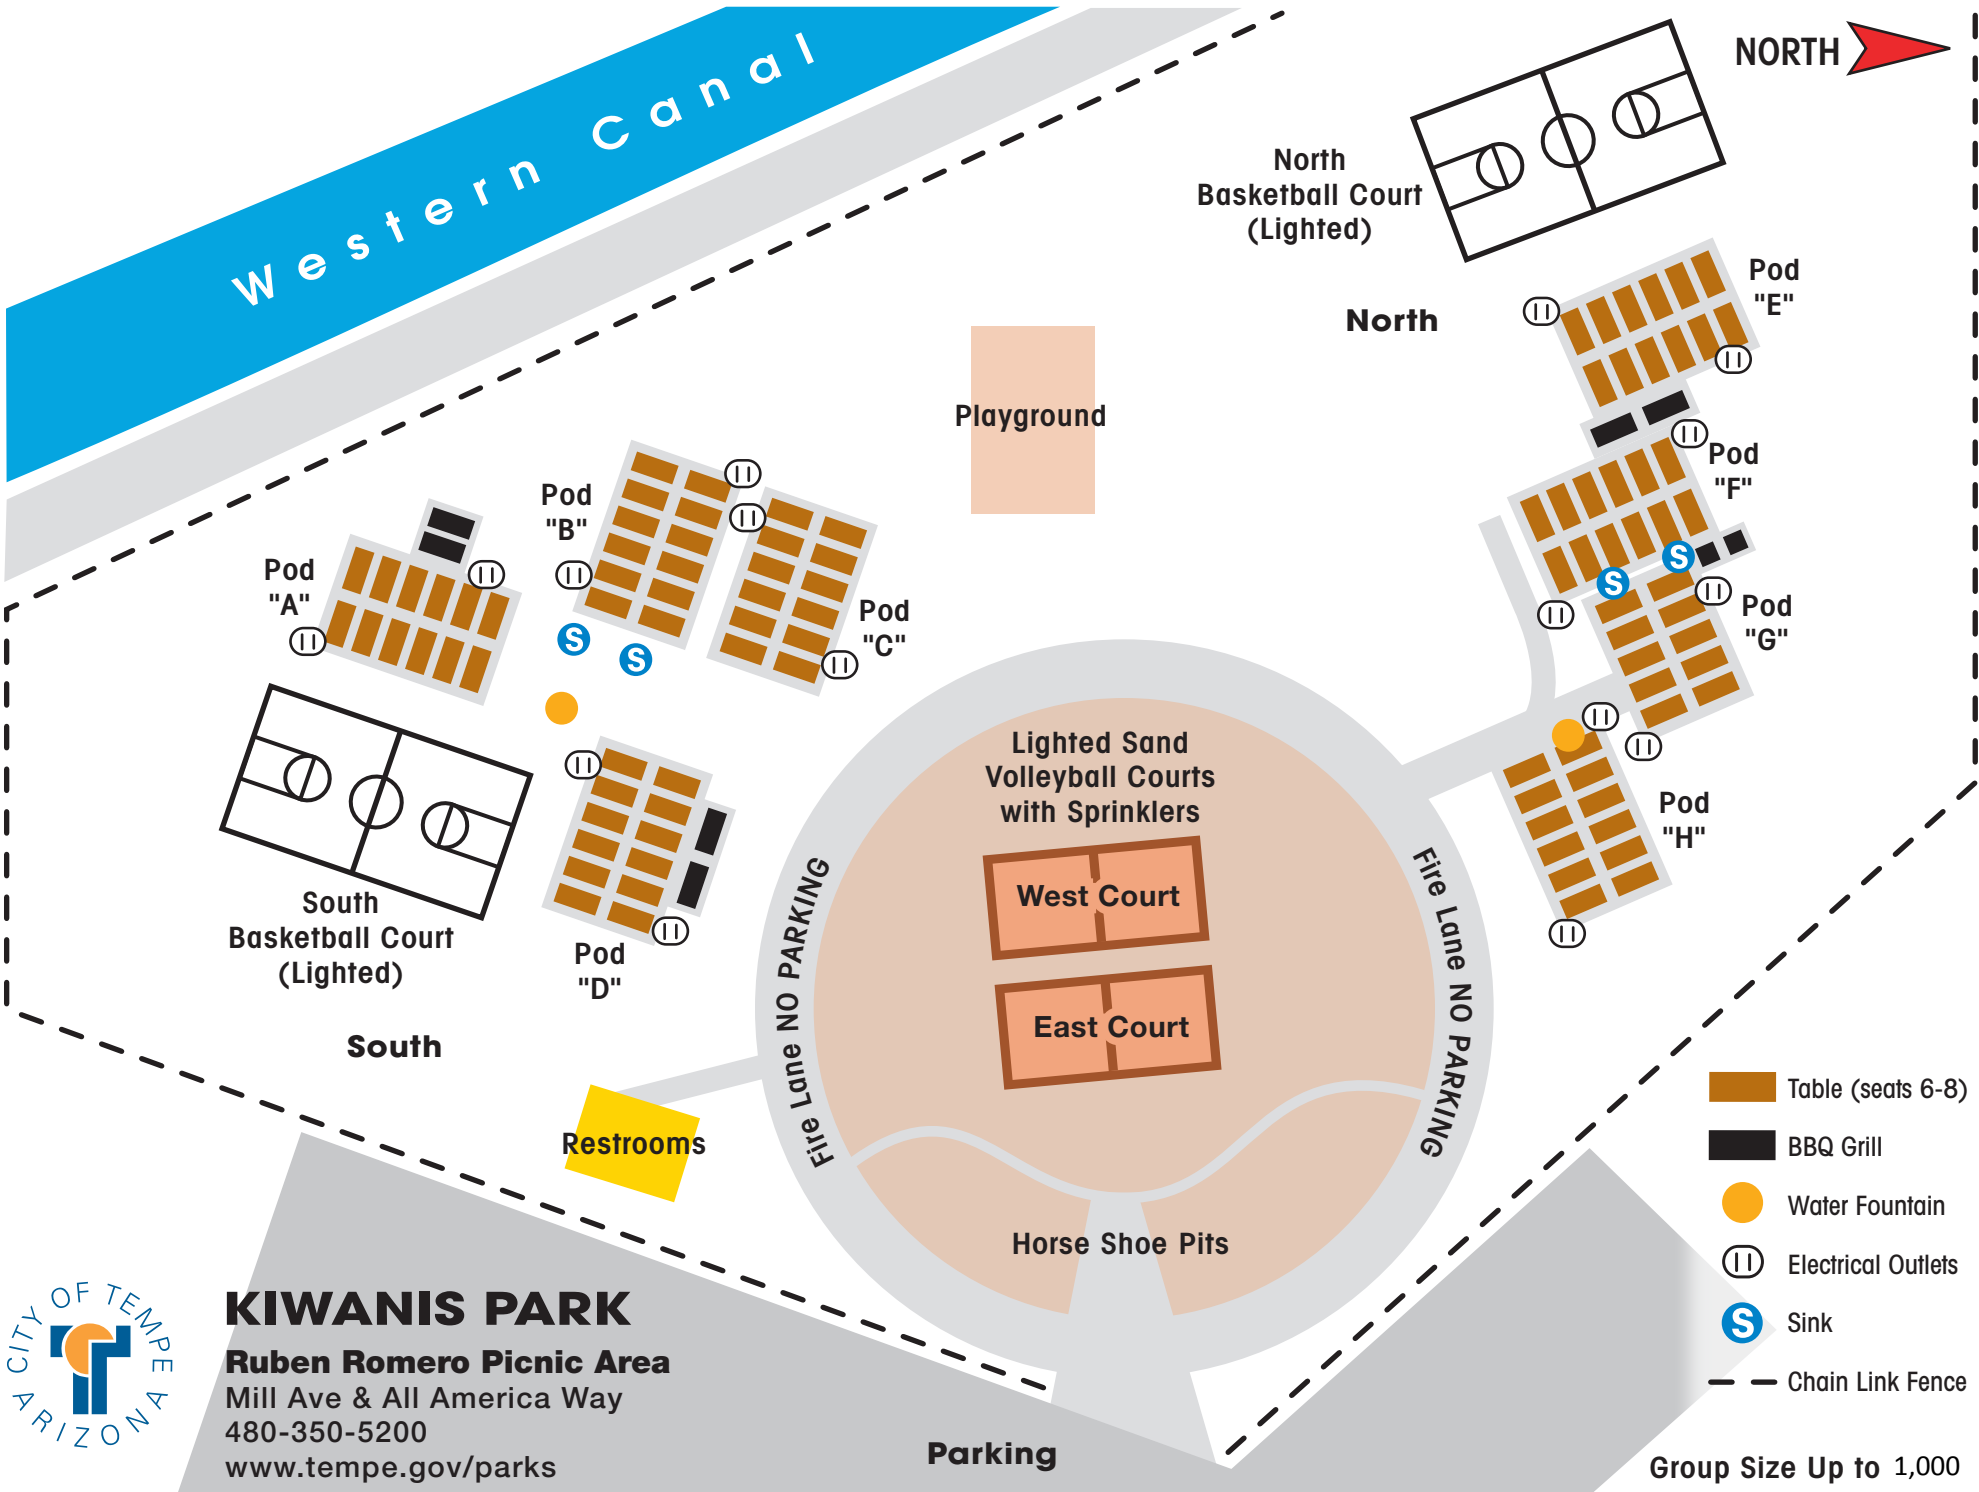

KIWANIS PARK

Ruben Romero Picnic Area

Mill Ave & All America Way

480-350-5200

www.tempe.gov/parks

Group Size Up to 1,000