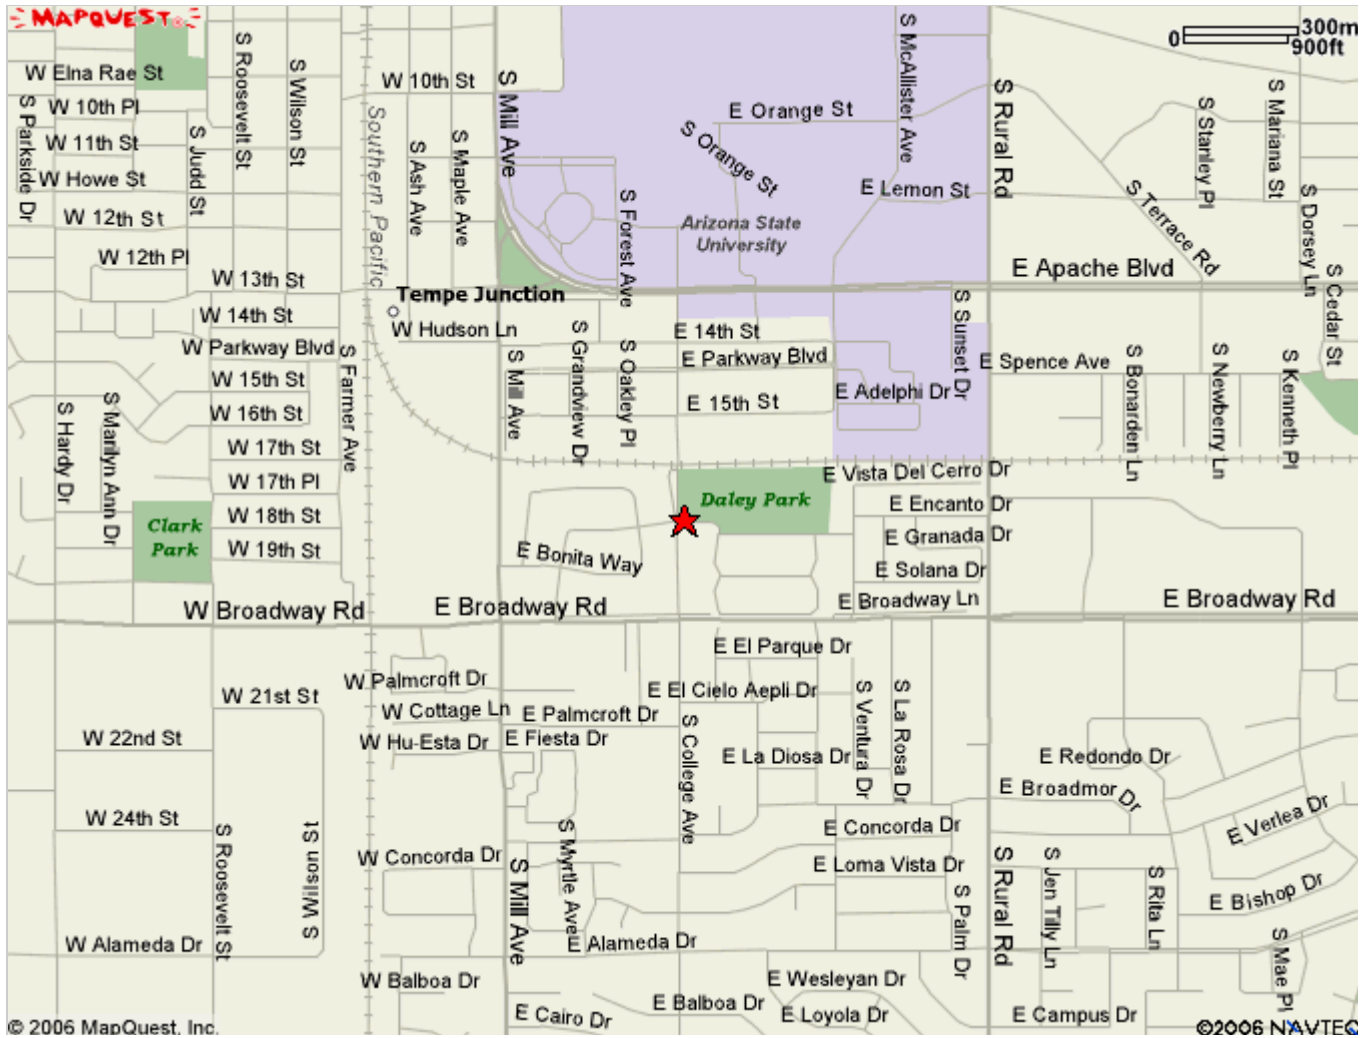

★ Daley Park
300 E Encanto Dr
Tempe, AZ 85281, US

All rights reserved. Use Subject to License/Copyright

This map is informational only. No representation is made or warranty given as to its content. User assumes all risk of use. MapQuest and its suppliers assume no responsibility for any loss or delay resulting from such use.