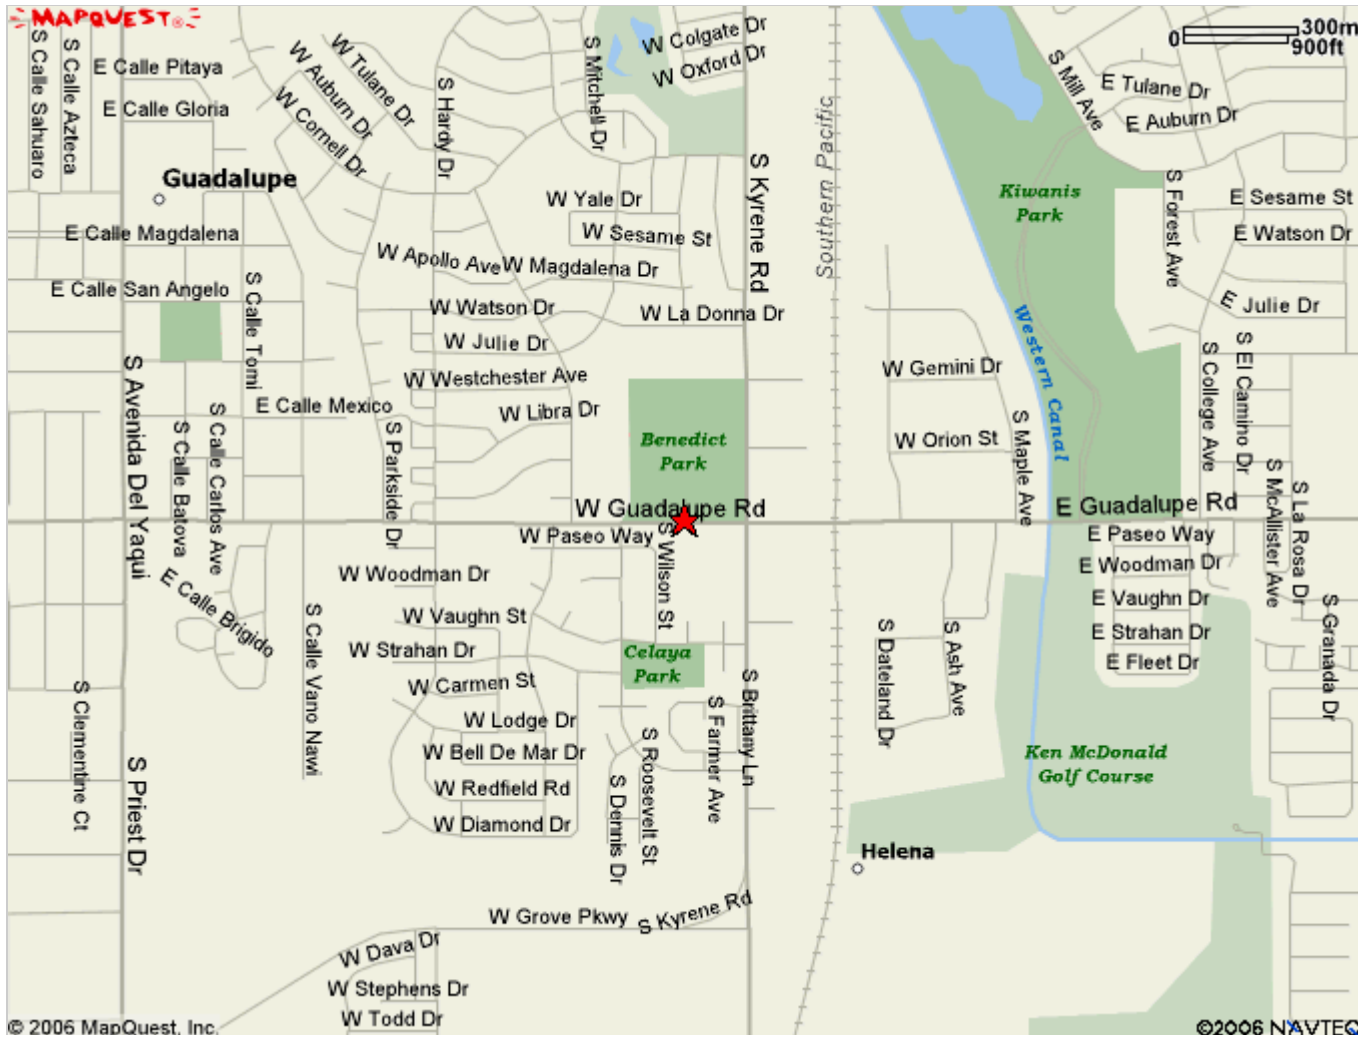

## ★ Benedict Park

474 W Guadalupe Rd  
Tempe, AZ 85283, US

All rights reserved. Use Subject to License/Copyright

This map is informational only. No representation is made or warranty given as to its content. User assumes all risk of use. MapQuest and its suppliers assume no responsibility for any loss or delay resulting from such use.