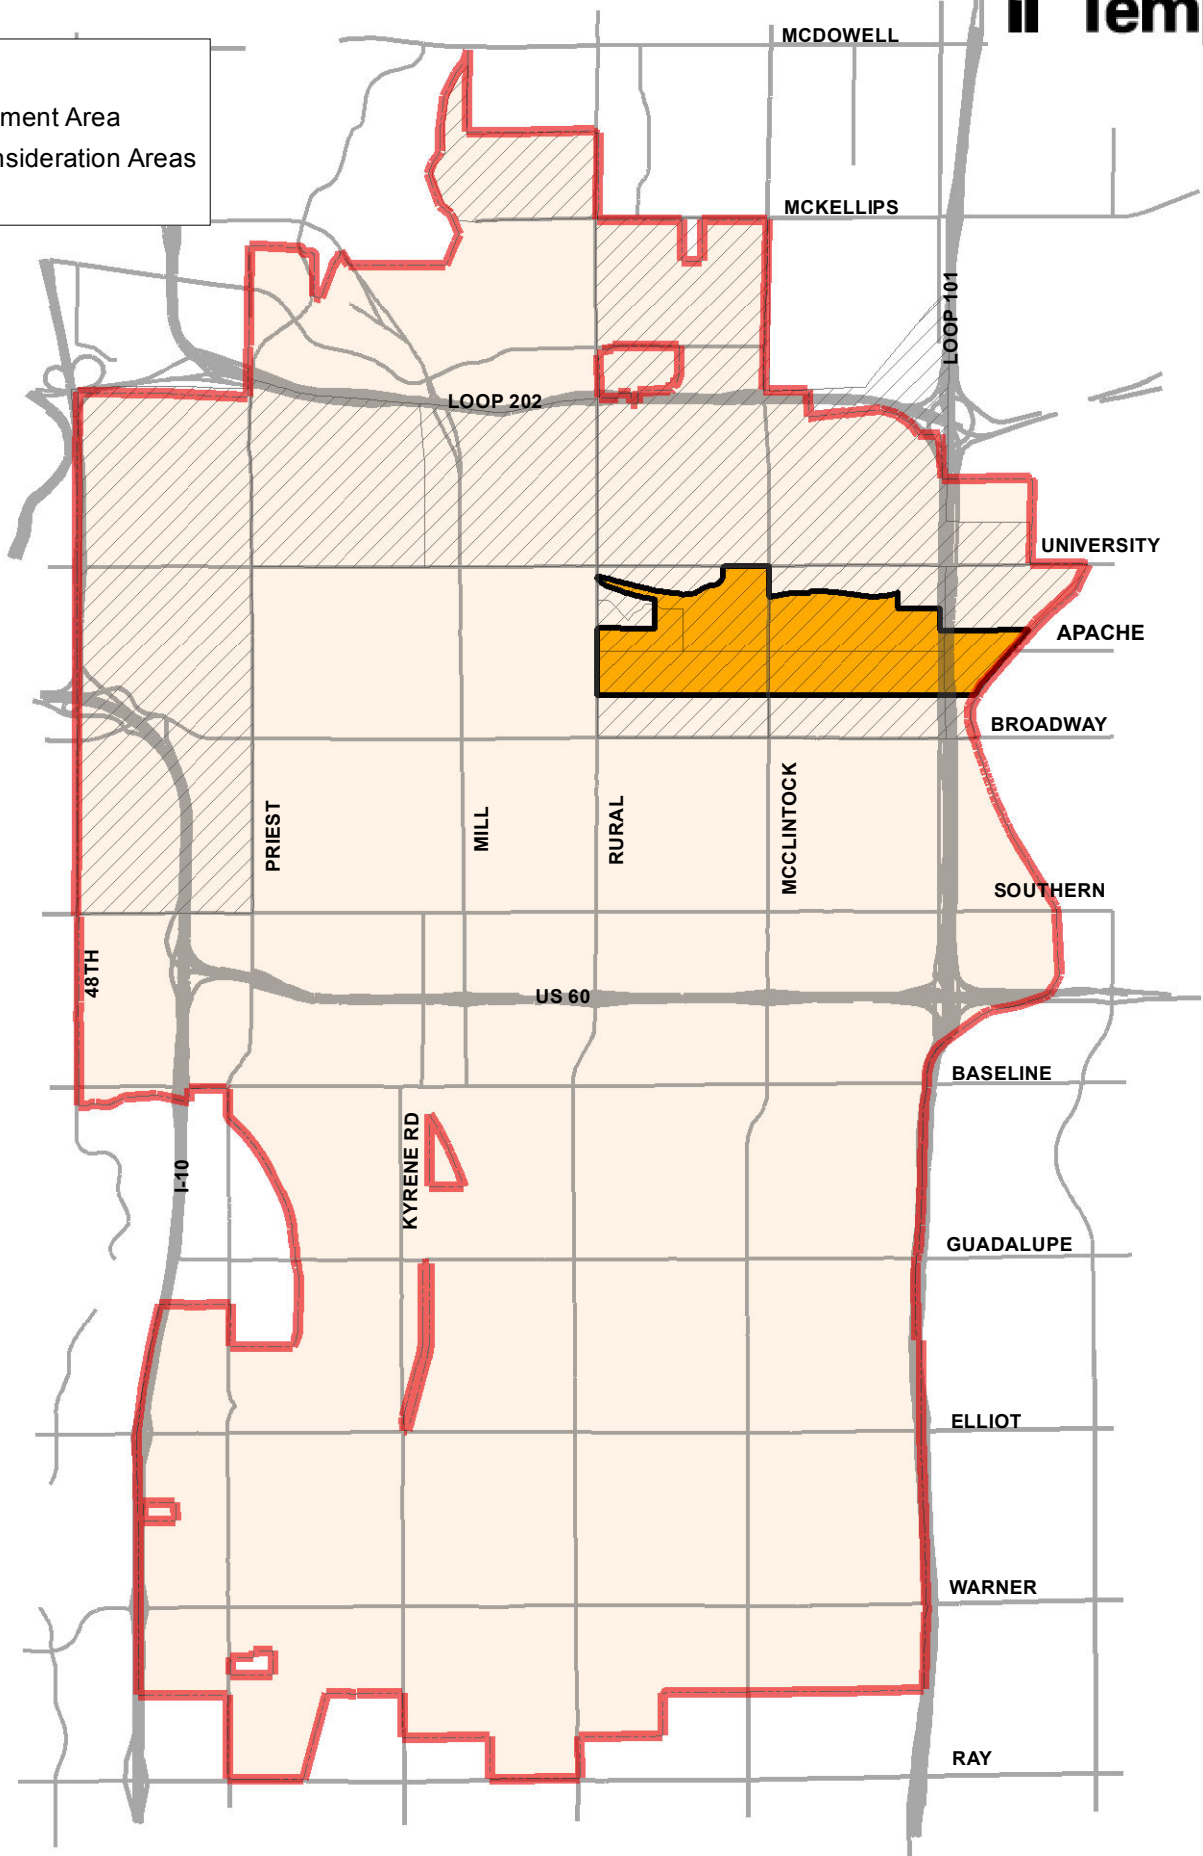

Storefront Improvement Program

Legend

- Redevelopment Area
- CDBG Consideration Areas
- City Limits

Source:
City of Tempe, Community Development - Planning Division:

August 12, 2013