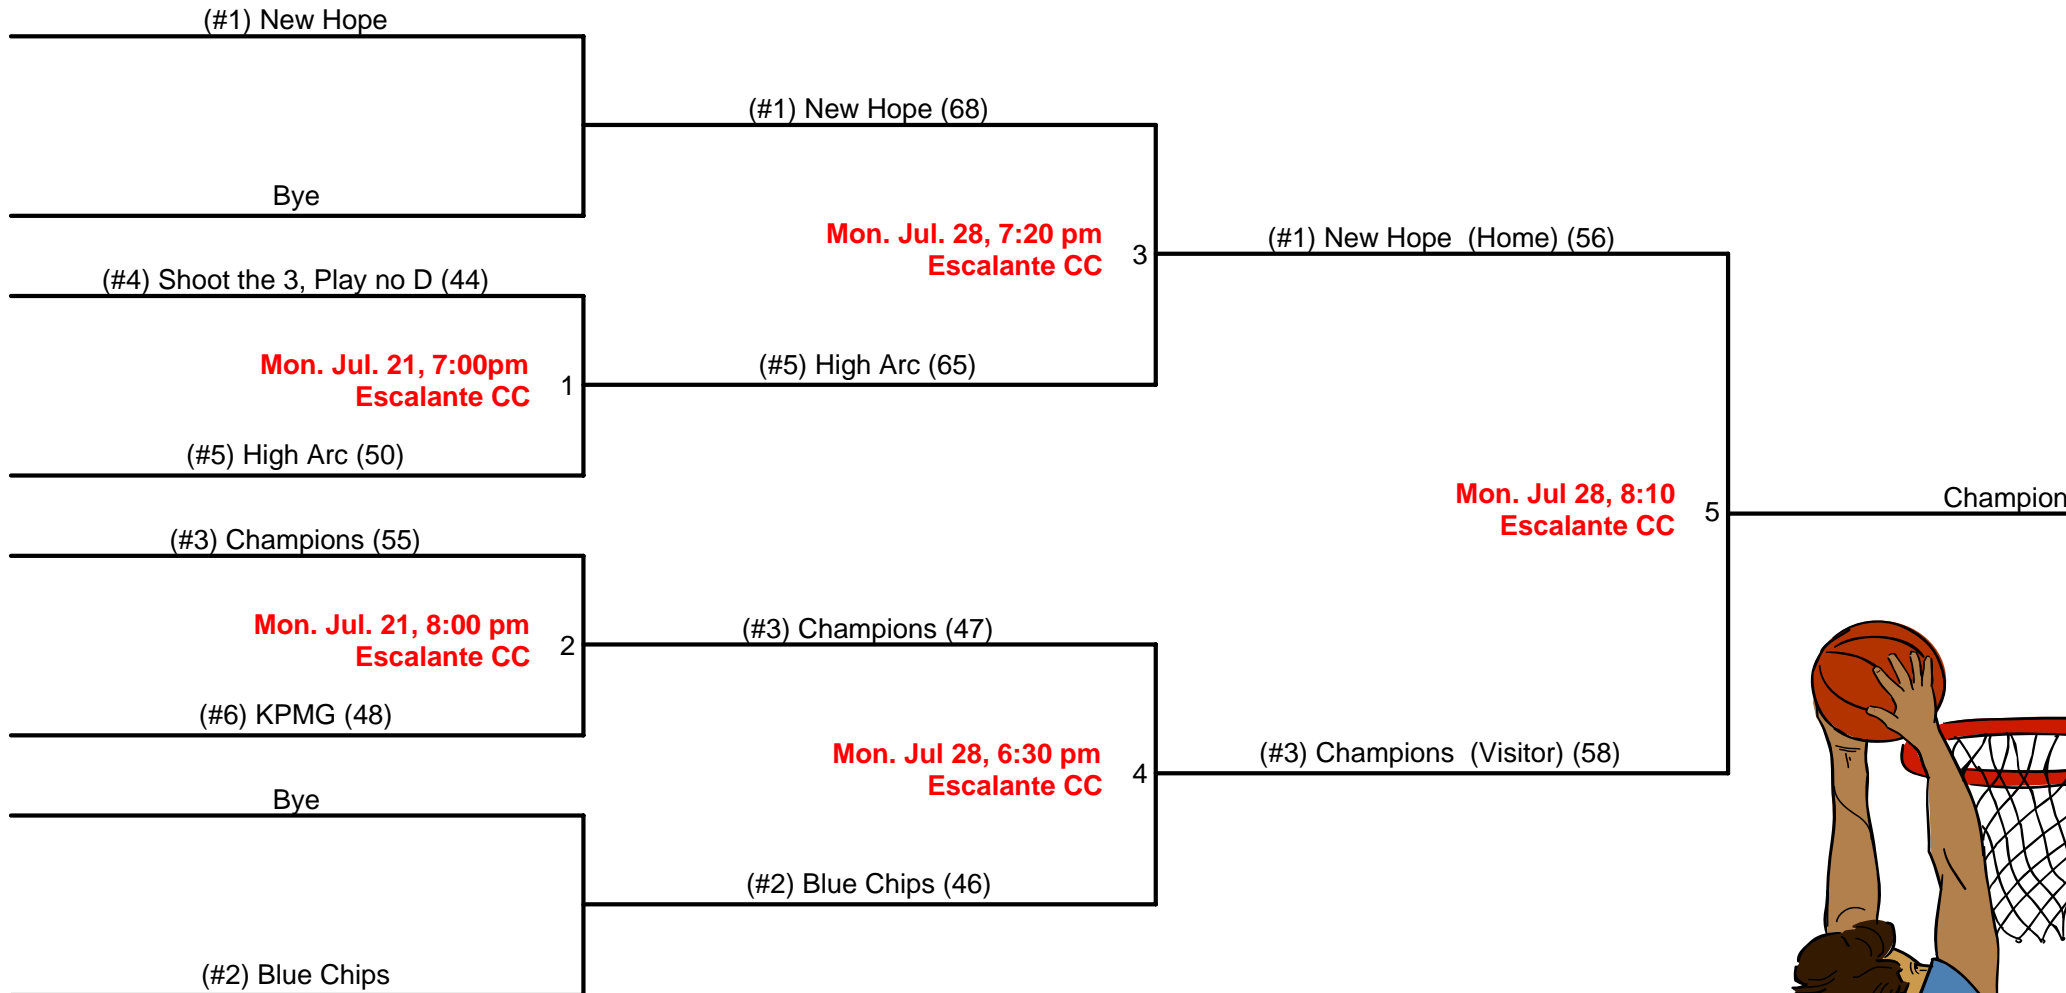

# 2014 Summer Adult Basketball Men's "B/C" League - Mondays Escalante Community Center

S

---