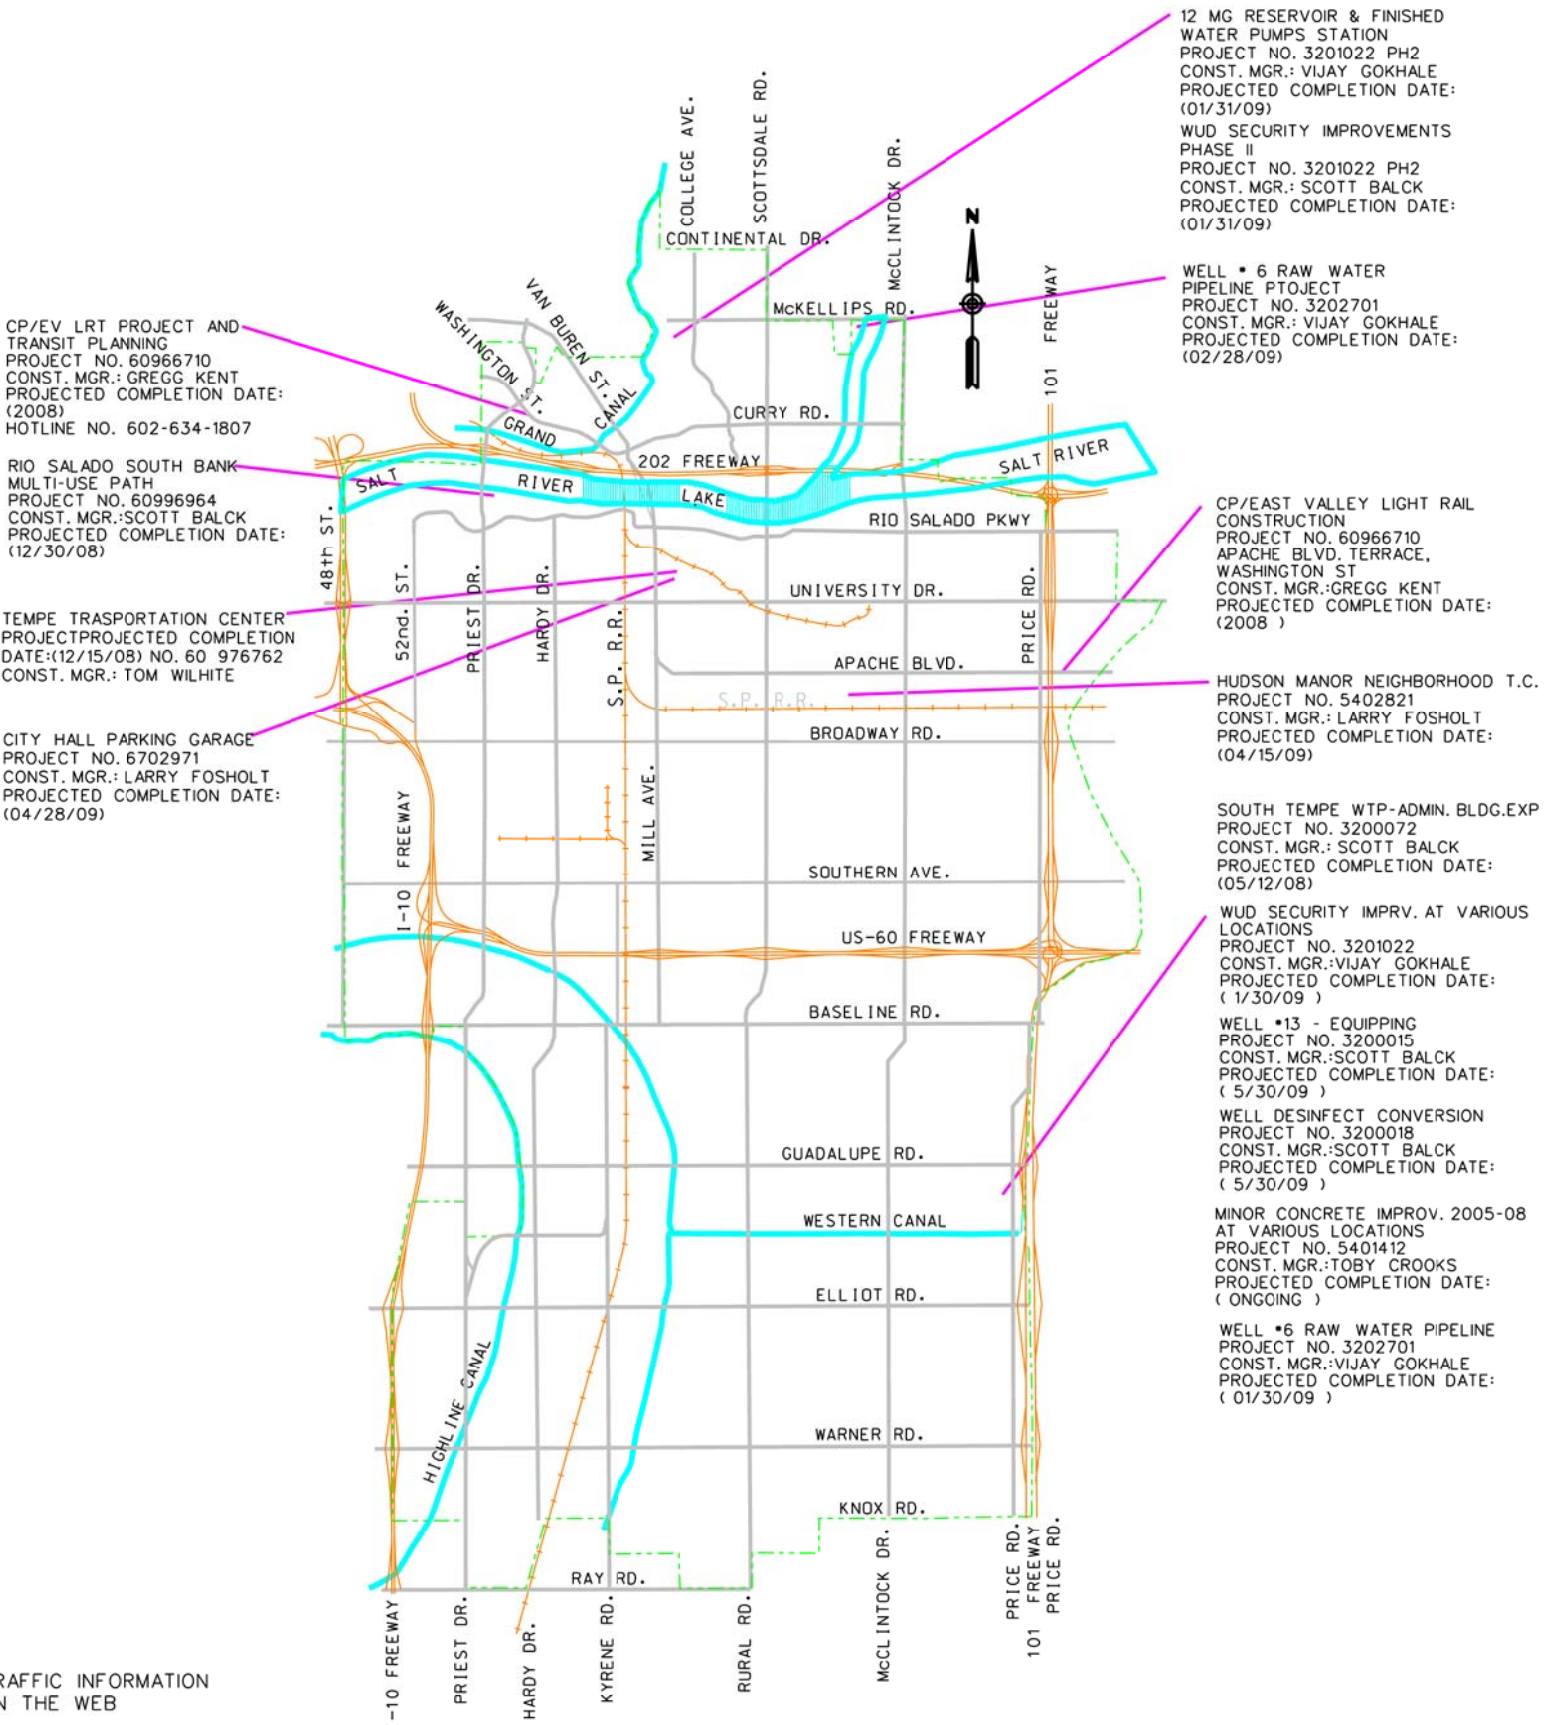

# CITY OF TEMPE PROJECTS UNDER CONSTRUCTION FOR THE MONTH OF NOVEMBER 2008

TRAFFIC INFORMATION ON THE WEB

TEMPE TRAFFIC AND CONSTRUCTION UPDATES:  
www.tempe.gov/engineering  
www.tempe.gov/StreetClosures