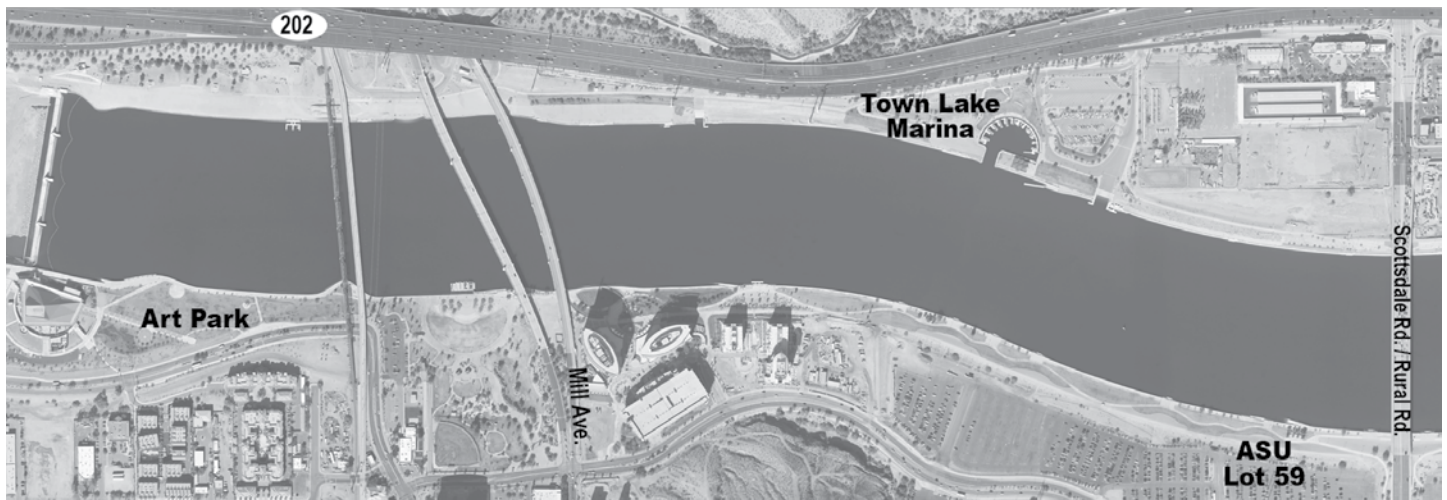

Regional Unity Walk Assembly Locations

Mission Statement

Walking for unity in our community to promote mutual respect & understanding.

Walk begins at 10:30 a.m.

Report to starting locations by 10 a.m.

Cities of Chandler, Gilbert, Phoenix and Scottsdale:

Participants will assemble at Tempe Lake Marina (1 mile).

This walk involves crossing the Mill Avenue Bridge.

From Mill Avenue north, go to Curry Rd., east on Curry to College, turn right on College, right on Gilbert Rd. under the 202 freeway. Tempe Town Lake Marina is on the right. The Marina is adjacent to the Papago Stables. Watch for blue directional signs for Marina location.

or

From Rural Rd. north go to Curry Rd., left on Curry, turn left on College, right on Gilbert Rd., go under 202 freeway turn into Marina.

Cities of Tempe and Mesa and Arizona State University:

Participants will assemble at ASU Lot 59 (1 mile).

From Scottsdale Rd., turn right onto Rio Salado Parkway, Lot 59 will be on the righthand side.

or

From Rural Rd., left on Rio Salado Parkway, Lot 59 will be on the righthand side.