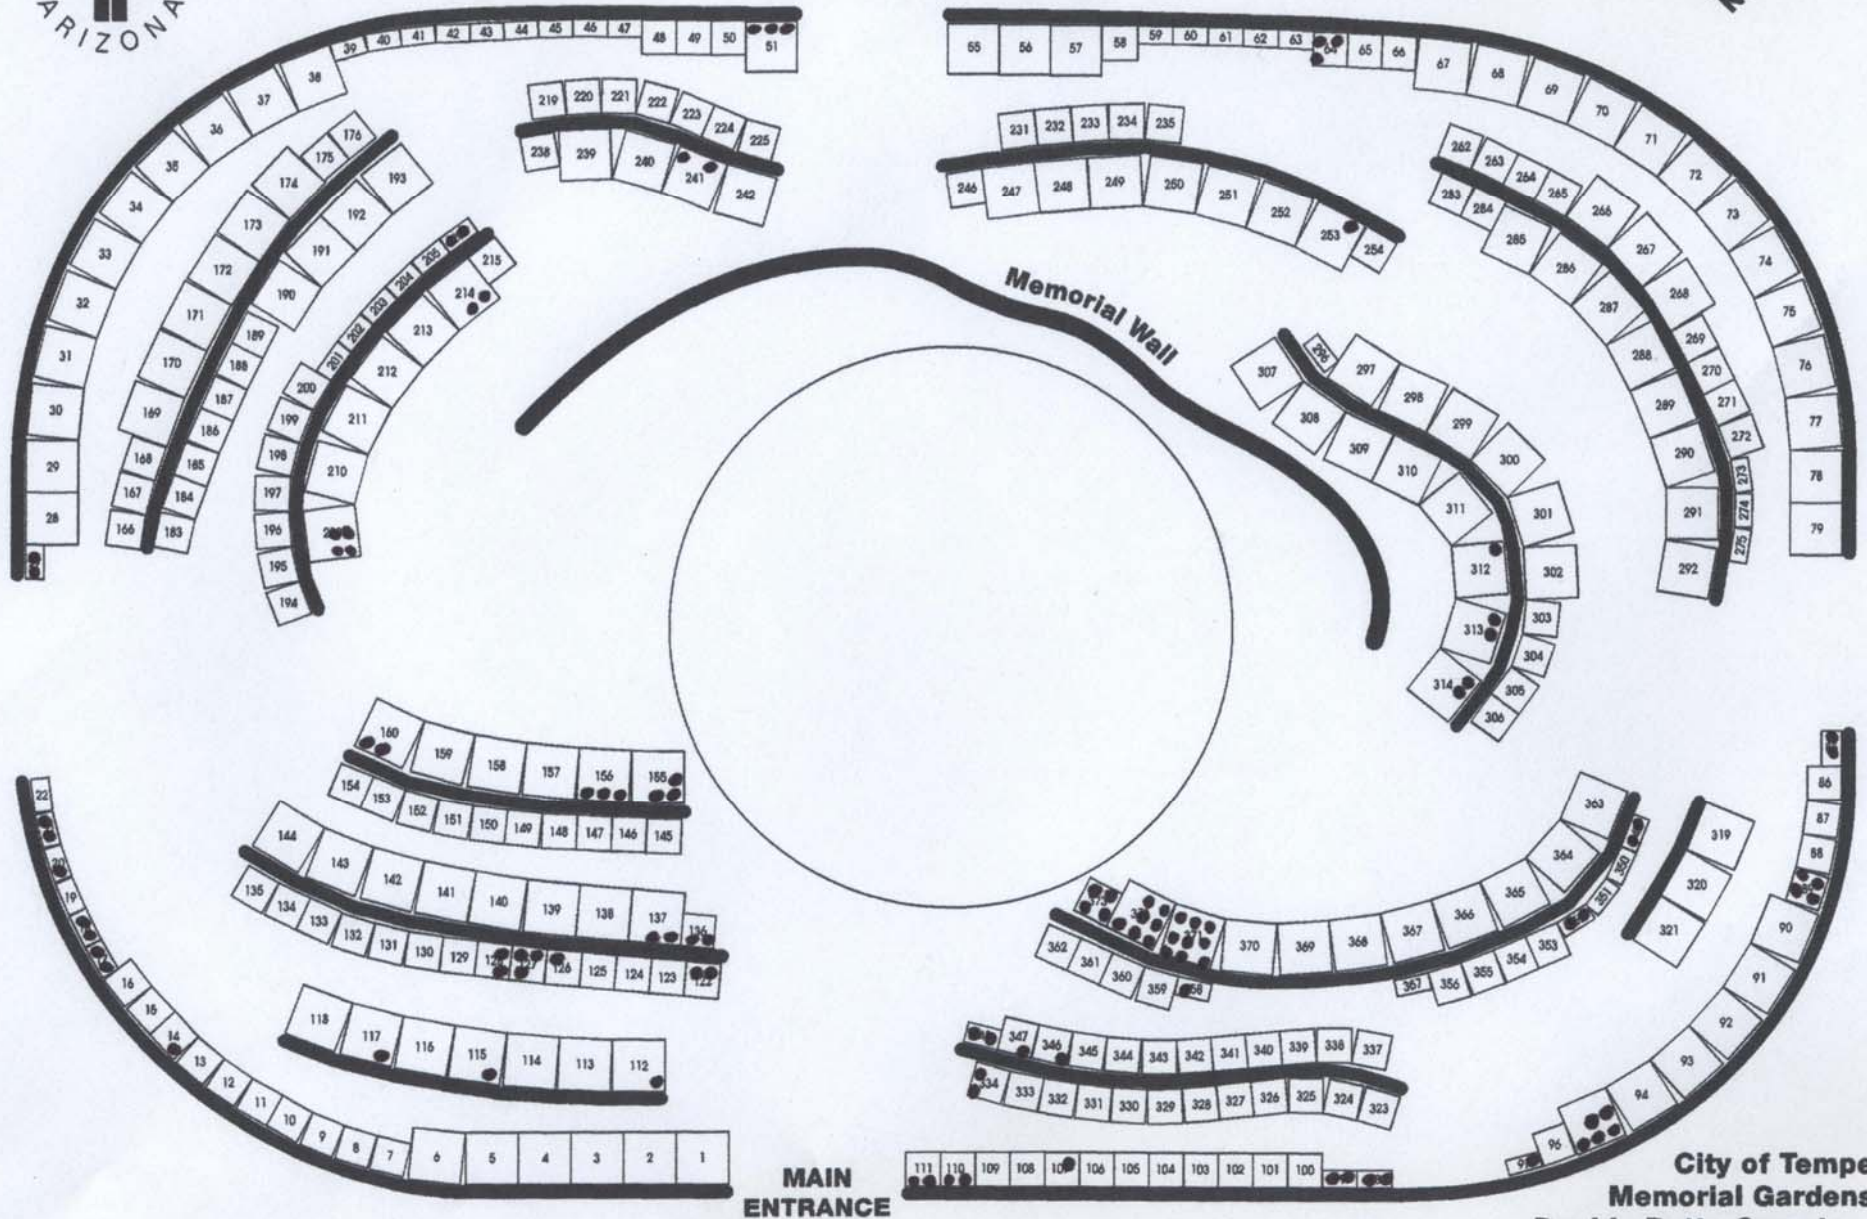

Memorial Gardens

**City of Tempe
Memorial Gardens
Double Butte Cemetery
2505 W. Broadway Rd.
(480) 350-5244**