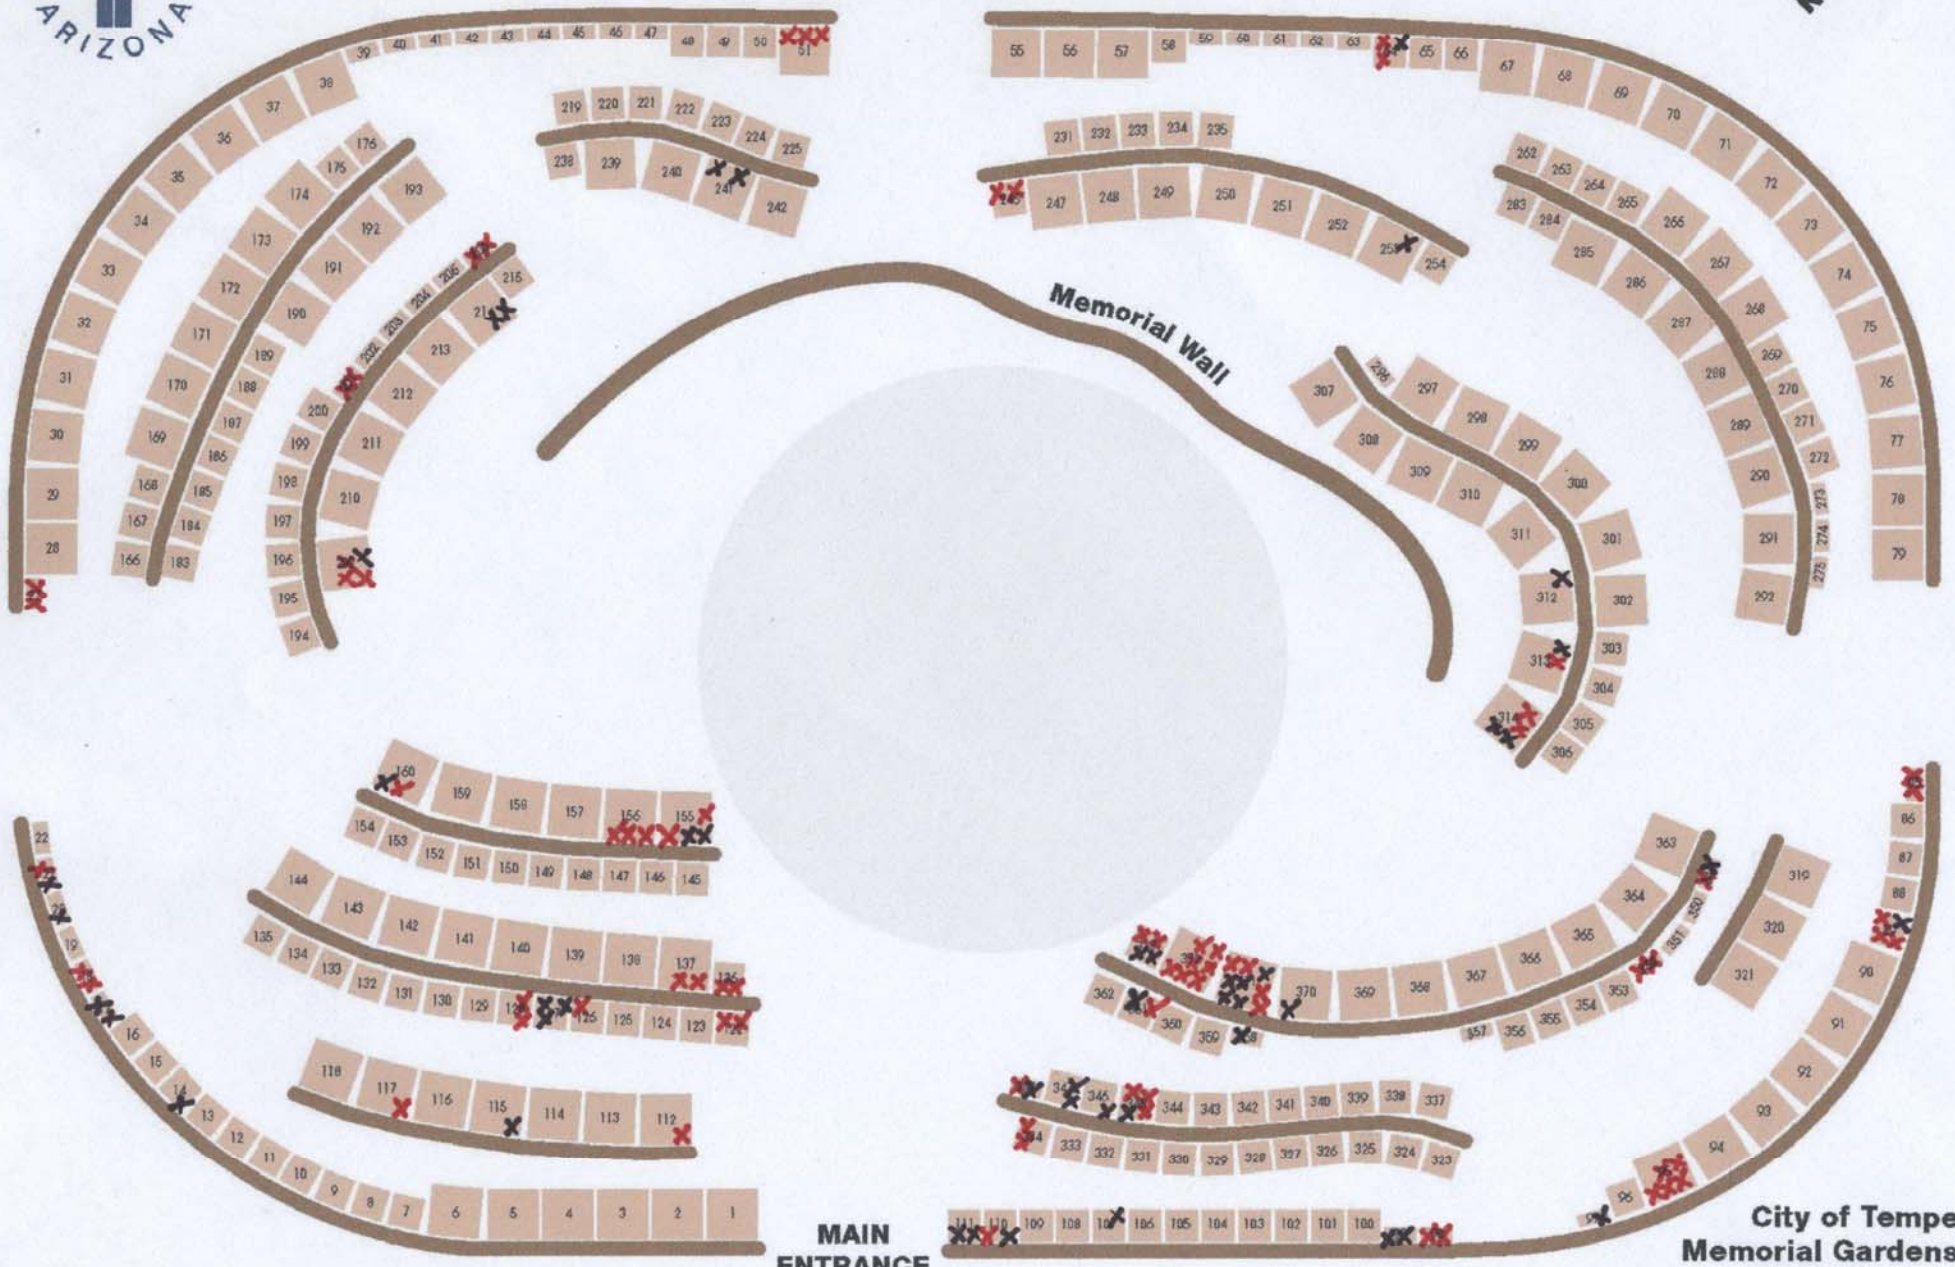

Memorial Gardens

MAIN
ENTRANCE

City of Tempe
Memorial Gardens
Double Butte Cemetery
2505 W. Broadway Rd.
(480) 350-5244