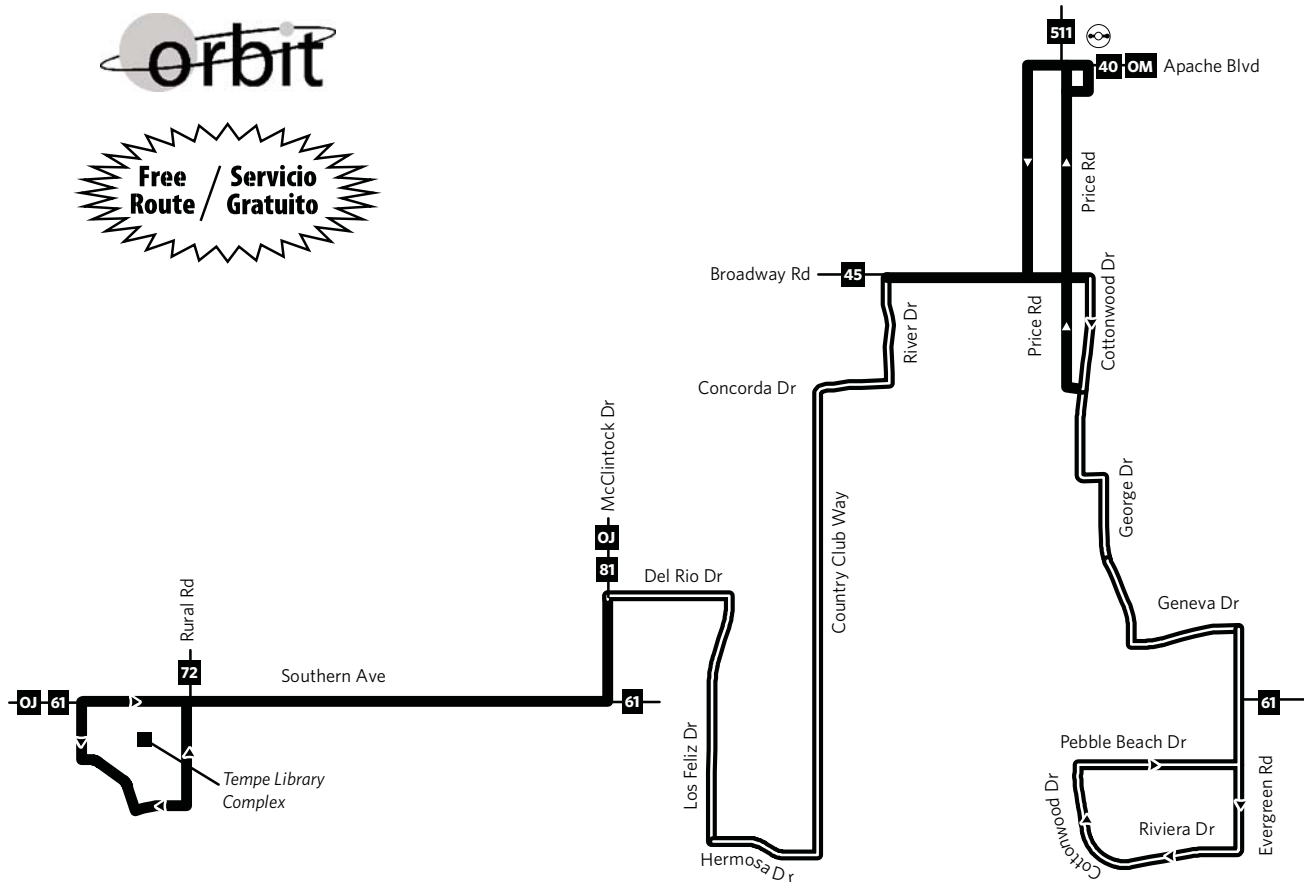

Tempe — Orbit Mars

Legend

- Mars Designated Bus Stops
- Mars Flag Stop Zone
- Transfer Point
- *Eastbound
- **Westbound
- Directional Turnaround

*This area of the route is served when the bus is traveling in the eastbound direction.
 **This area of the route is served when the bus is traveling in the westbound direction.

Tempe — Orbit Mars

Monday-Sunday Eastbound Lunes a Domingo, Rumbo al este

TEMPE PUBLIC LIBRARY	MCCINTOCK AT SOUTHERN	SOUTHERN AT COUNTRY CLUB	APACHE AT PRICE	SOUTHERN AVE AT EVERGREEN ST
6:04	6:09	6:17	6:27	6:46
6:19	6:24	6:32	6:42	7:01
6:34	6:39	6:47	6:57	7:16

And service will continue every 15 minutes until the times listed below.

Y el servicio continúa cada 15 minutos . . .

9:49	9:54	10:02	10:12	10:31
------	------	-------	-------	-------

Monday-Sunday Westbound Lunes a Domingo, Rumbo al oeste

SOUTHERN AVE AT EVERGREEN ST	APACHE AT PRICE	SOUTHERN AT COUNTRY CLUB	MCCINTOCK AT SOUTHERN	TEMPE PUBLIC LIBRARY
6:06	6:14	6:25	6:33	6:38
6:21	6:29	6:40	6:48	6:53
6:36	6:44	6:55	7:03	7:08

And service will continue every 15 minutes until the times listed below.