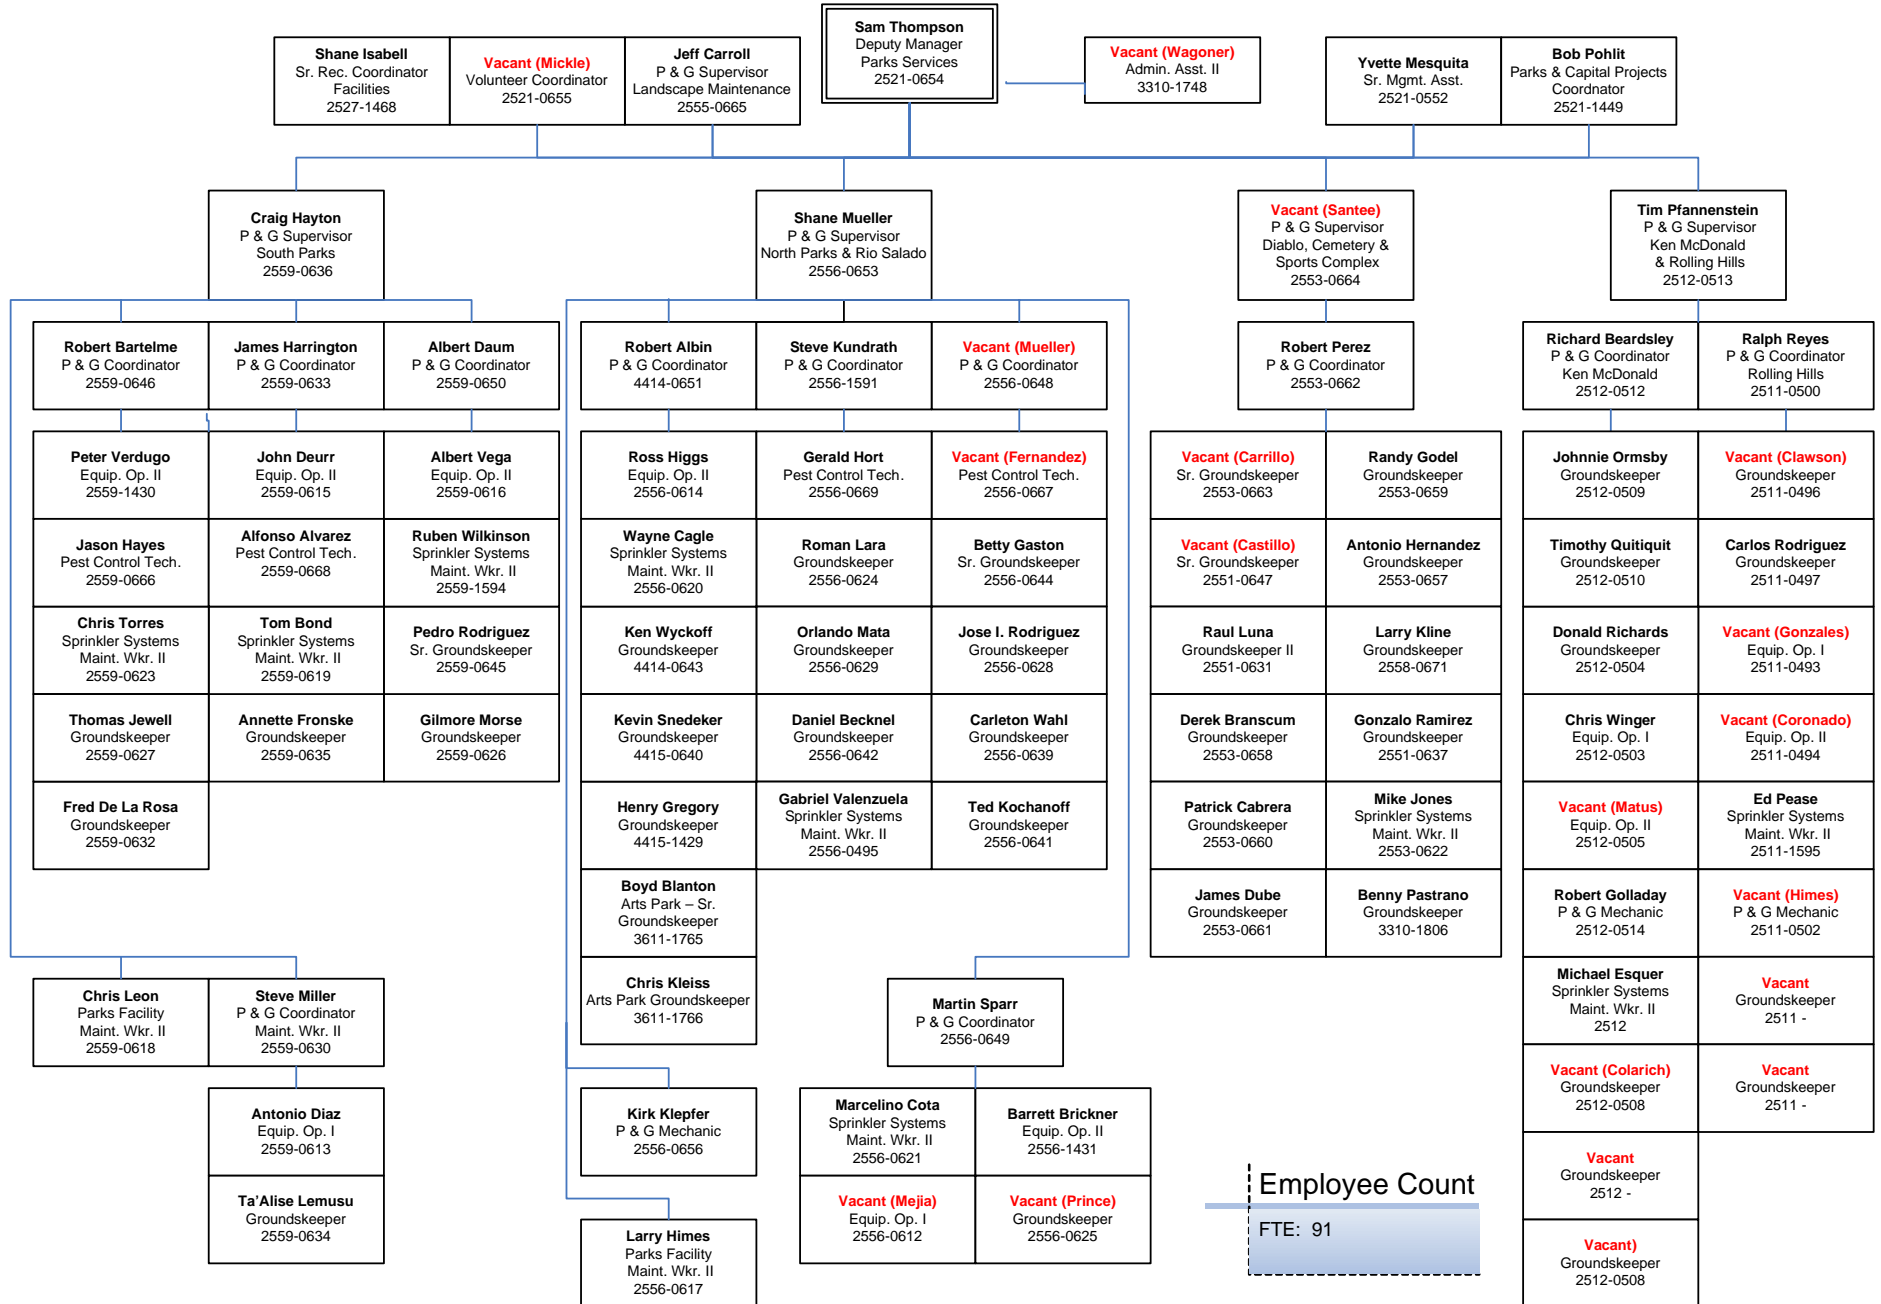

Parks Services

Employee Count
FTE: 91